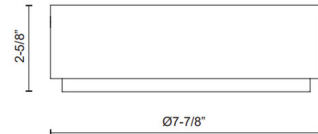

Shown in vintage brass / alabaster