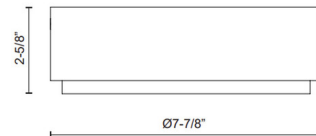

Shown in vintage brass / alabaster