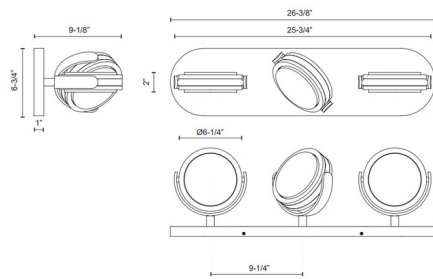

CLICK TO VIEW PRODUCT

Notes: