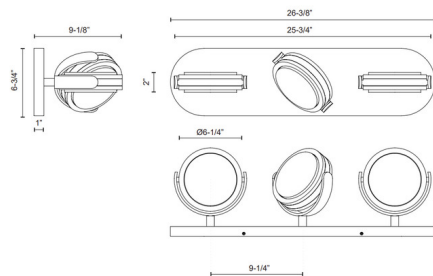

Shown in polished nickel / alabaster

Specifications

COLOR	Alabaster
BODY FINISH	Polished Nickel
WATTAGE	27W
DIMMER	Low Voltage Electronic
DIMENSIONS	25.75"W x 2"H x 9.12"D
INTEGRATED LED MODULE	3 x LED/9W/120V LED
COUNTRY OF ORIGIN	China