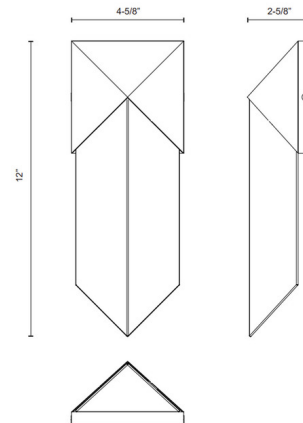

CLICK TO VIEW PRODUCT

Notes: