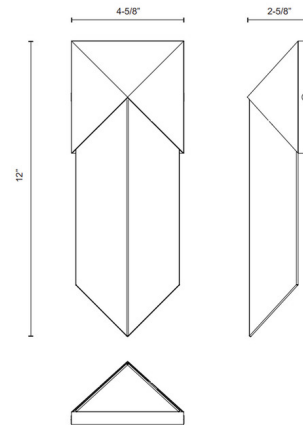

CLICK TO VIEW PRODUCT

Notes: