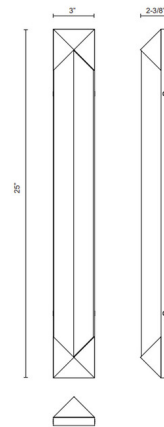

Lightology

lightology.com
866-954-4489
05-30-26

Project: _____

Company: _____

Location: _____ Fixture Type: _____

SPEC #: **ALO1151635**

Approved On: _____ Approved By: _____

Caesar Bathroom Vanity Light

By Alora

Description

The Caesar Bathroom Vanity Light embraces a bold geometry with its diamond like alabaster shade that is enveloped in an iron frame. This piece will add grace and beauty while casting warm shadows across your space. Alabaster boasts distinct variations in both its veining and tone, a unique characteristic of a timeless natural material. No two pieces will look the exact same. Note: Only to be used with Single Gang junction box. Backplate included for use in the US.

Specifications

COLOR . . . . . Alabaster
BODY FINISH . . . . . Vintage Brass
WATTAGE 31W
DIMMER . . . . . Low Voltage Electronic
DIMENSIONS . . . . . 3"W x 25"H x 2.375"D
INTEGRATED LED MODULE . . . . . 1 x LED/31W/120V LED
COUNTRY OF ORIGIN . . . . . China

Technical Information

COLOR RENDERING . . . . . 90 CRI
LAMP COLOR 3000K
LUMENS/WATT 54.84
LUMINOUS FLUX . . . . . 1700 lumens

Shown in vintage brass / alabaster

CLICK TO VIEW PRODUCT

Notes: