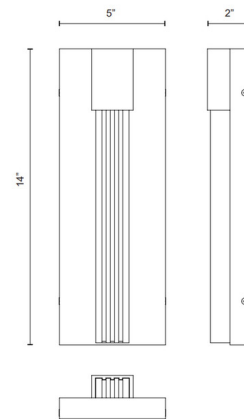

CLICK TO VIEW PRODUCT

Notes: