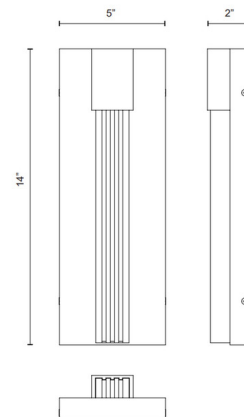

CLICK TO VIEW PRODUCT

Notes: