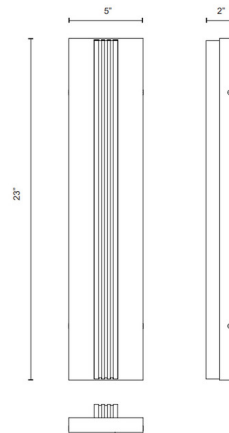

CLICK TO VIEW PRODUCT

Notes: