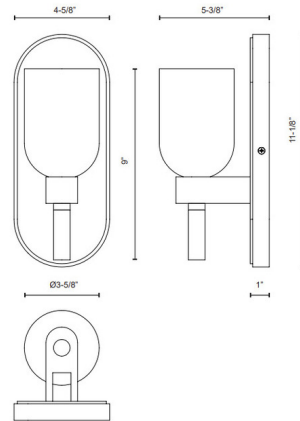

By Alora

Description

The Lucian Wall Sconce brings a clean, modern look to your interior space. The smooth organically curved frame is complemented by slim, bowl shaped glass, casting warm shadows across your room. Note: Alabaster boasts distinct variations in both its veining and tone, a unique characteristic of a timeless natural material. No two pieces will look the exact same.

Shown in urban bronze / alabaster

Specifications

COLOR	Alabaster
BODY FINISH	Urban Bronze
WATTAGE	60W
DIMMER	Standard 120V
DIMENSIONS	4.625"W x 9"H x 5.375"D
BULB NOT INCLUDED	1 x B10/Candelabra (E12)/60W/120V Incandescent
OTHER BULB OPTIONS	1 x B10/Candelabra (E12)/120V LED
COUNTRY OF ORIGIN	China