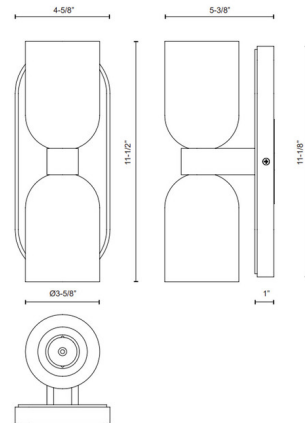

Description

The Lucian Bathroom Vanity Light brings a clean, modern look to your interior space. The smooth organically curved frame is complemented by slim, bowl shaped glass, casting warm shadows across your room. Note: Alabaster boasts distinct variations in both its veining and tone, a unique characteristic of a timeless natural material. No two pieces will look the exact same.

Shown in vintage brass / clear crystal

Specifications

COLOR Clear Crystal
BODY FINISH Vintage Brass
WATTAGE 120W
DIMMER Standard 120V
DIMENSIONS 3.63"W x 11.5"H x 5.375"D
BULB NOT INCLUDED 2 x B10/Candelabra (E12)/60W/120V Incandescent
OTHER BULB OPTIONS 2 x B10/Candelabra (E12)/120V LED
COUNTRY OF ORIGIN China