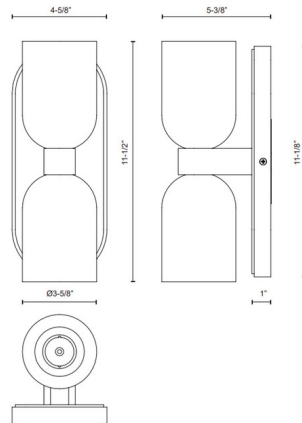

### Specifications

COLOR . . . . . Clear Crystal  
BODY FINISH . . . . . Vintage Brass  
WATTAGE . . . . . 120W  
DIMMER . . . . . Standard 120V  
DIMENSIONS . . . . . 3.63"W x 11.5"H x 5.375"D  
BULB NOT INCLUDED . . . . . 2 x B10/Candelabra (E12)/60W/120V Incandescent  
OTHER BULB OPTIONS . . . . . 2 x B10/Candelabra (E12)/120V LED  
COUNTRY OF ORIGIN . . . . . China