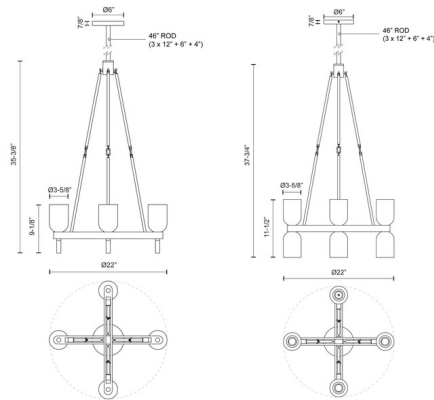

Shown in polished nickel / alabaster

Specifications

COLOR Alabaster
 BODY FINISH Polished Nickel
 WATTAGE 240W
 DIMMER Standard 120V
 DIMENSIONS 22"W x 35.38"H
 BULB NOT INCLUDED 4 x B10/Candelabra (E12)/60W/120V Incandescent
 OTHER BULB OPTIONS 4 x B10/Candelabra (E12)/120V LED
 COUNTRY OF ORIGIN China

Technical Information

PRODUCT DIMENSIONS Downrods: One 4", One 6" and Three 12" Included

CLICK TO VIEW PRODUCT

Notes: