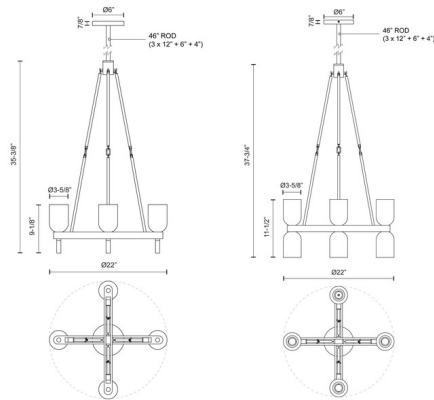

### Specifications

COLOR . . . . . Alabaster  
 BODY FINISH . . . . . Polished Nickel  
 WATTAGE . . . . . 240W  
 DIMMER . . . . . Standard 120V  
 DIMENSIONS . . . . . 22"W x 35.38"H  
 BULB NOT INCLUDED . . . . . 4 x B10/Candelabra (E12)/60W/120V Incandescent  
 OTHER BULB OPTIONS . . . . . 4 x B10/Candelabra (E12)/120V LED  
 COUNTRY OF ORIGIN . . . . . China

### Technical Information

PRODUCT DIMENSIONS . . . . . Downrods: One 4", One 6" and Three 12" Included

Shown in polished nickel / alabaster

CLICK TO VIEW PRODUCT

Notes: