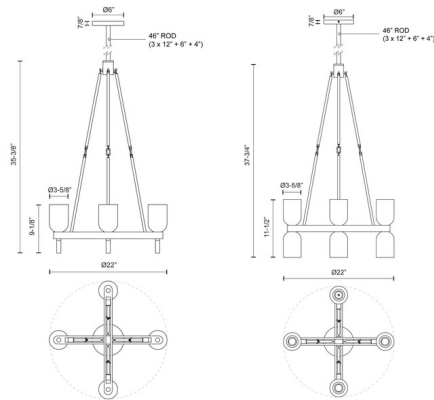

Shown in urban bronze / alabaster

Specifications

COLOR Alabaster
 BODY FINISH Urban Bronze
 WATTAGE 480W
 DIMMER Standard 120V
 DIMENSIONS 22"W x 37.75"H
 BULB NOT INCLUDED 8 x B10/Candelabra (E12)/60W/120V Incandescent
 OTHER BULB OPTIONS 8 x B10/Candelabra (E12)/120V LED
 COUNTRY OF ORIGIN China