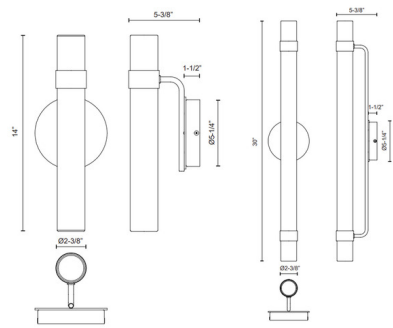

CLICK TO VIEW PRODUCT

Notes: