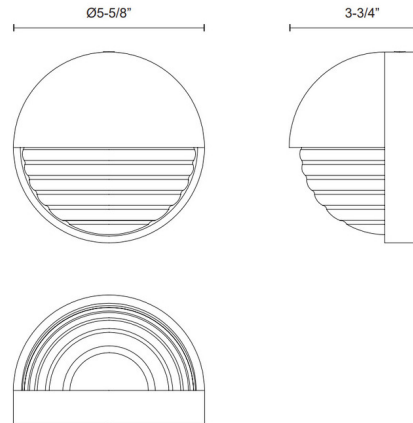

By Alora

Description

The Palais Wall Sconce is inspired by the decor and architecture of the 1920's. The circular body is partially covered by iron, and the ribbed glass casts warm shadows across your room. May be mounted up or down.

Shown in polished nickel / clear ribbed

Specifications

COLOR Clear Ribbed
BODY FINISH Polished Nickel
WATTAGE 9W
DIMMER Low Voltage Electronic
DIMENSIONS 5.63\"W x 5.63\"H x 3.75\"D
INTEGRATED LED MODULE 1 x LED/9W/120V LED
COUNTRY OF ORIGIN China