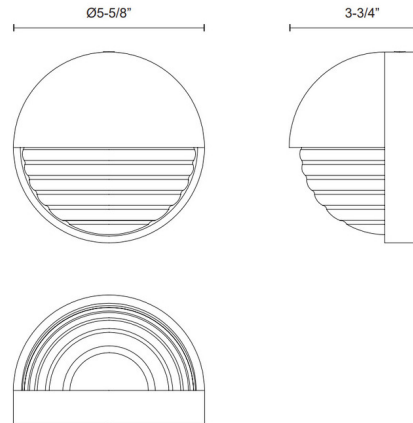

### Specifications

COLOR	Clear Ribbed
BODY FINISH	Urban Bronze
WATTAGE	9W
DIMMER	Low Voltage Electronic
DIMENSIONS	5.63"W x 5.63"H x 3.75"D
INTEGRATED LED MODULE	1 x LED/9W/120V LED
COUNTRY OF ORIGIN	China