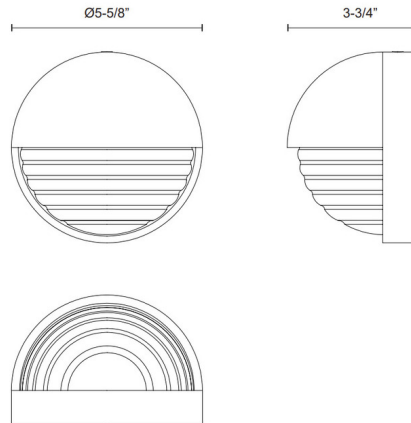

By Alora

Description

The Palais Wall Sconce is inspired by the decor and architecture of the 1920's. The circular body is partially covered by iron, and the ribbed glass casts warm shadows across your room. May be mounted up or down.

Shown in urban bronze / clear ribbed

Specifications

COLOR	Clear Ribbed
BODY FINISH	Urban Bronze
WATTAGE	9W
DIMMER	Low Voltage Electronic
DIMENSIONS	5.63"W x 5.63"H x 3.75"D
INTEGRATED LED MODULE	1 x LED/9W/120V LED
COUNTRY OF ORIGIN	China