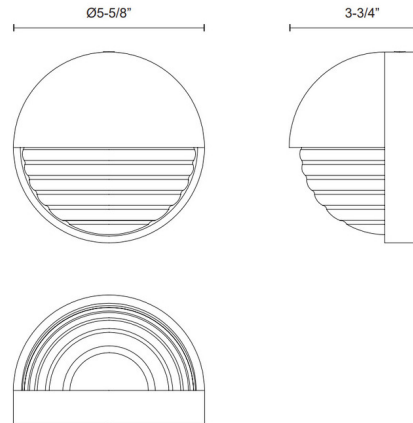

### Specifications

COLOR . . . . . Clear Ribbed  
BODY FINISH . . . . . Urban Bronze  
WATTAGE . . . . . 9W  
DIMMER . . . . . Low Voltage Electronic  
DIMENSIONS . . . . . 5.63"W x 5.63"H x 3.75"D  
INTEGRATED LED MODULE . . . . . 1 x LED/9W/120V LED  
COUNTRY OF ORIGIN . . . . . China