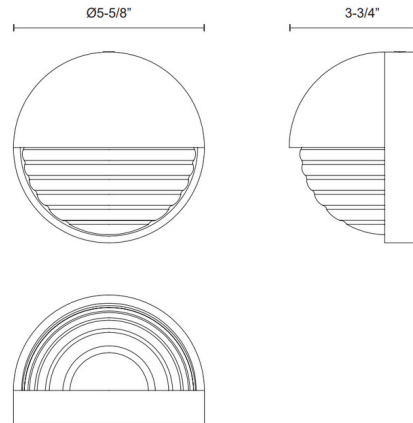

By Alora

Description

The Palais Wall Sconce is inspired by the decor and architecture of the 1920's. The circular body is partially covered by iron, and the ribbed glass casts warm shadows across your room. May be mounted up or down.

Shown in urban bronze / clear ribbed

Specifications

COLOR	Clear Ribbed
BODY FINISH	Urban Bronze
WATTAGE	9W
DIMMER	Low Voltage Electronic
DIMENSIONS	5.63"W x 5.63"H x 3.75"D
INTEGRATED LED MODULE	1 x LED/9W/120V LED
COUNTRY OF ORIGIN	China