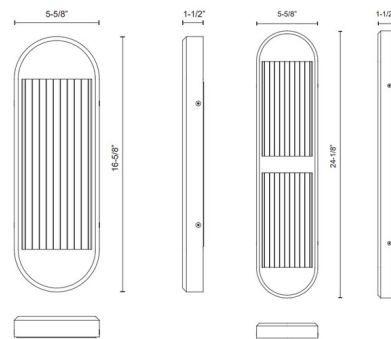

Lightology

lightology.com
866-954-4489
07-14-25

Project: _____
Company: _____
Location: _____ Fixture Type: _____
SPEC #: **ALO1151679**
Approved On: _____ Approved By: _____

Palais Bathroom Vanity Light By Alora

Description

The Palais Bathroom Vanity Light is inspired by the decor and architecture of the 1920's. The slender body is complemented by ribbed acrylic that casts warm shadows across your room. May be mounted horizontally or vertically.

Specifications

COLOR . . . . . Clear Ribbed
BODY FINISH . . . . . Urban Bronze
WATTAGE 26W
DIMMER . . . . . Low Voltage Electronic
DIMENSIONS . . . . . 5.63"W x 24.13"H x 1.5"D
INTEGRATED LED MODULE . . . . . 1 x LED/26W/120V LED
COUNTRY OF ORIGIN . . . . . China

Technical Information

COLOR RENDERING . . . . . 90 CRI
LAMP COLOR 3000K
LUMENS/WATT 32.69
LUMINOUS FLUX . . . . . 850 lumens

CLICK TO VIEW PRODUCT

Notes: