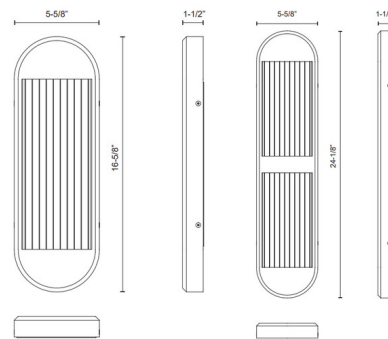

CLICK TO VIEW PRODUCT

Notes: