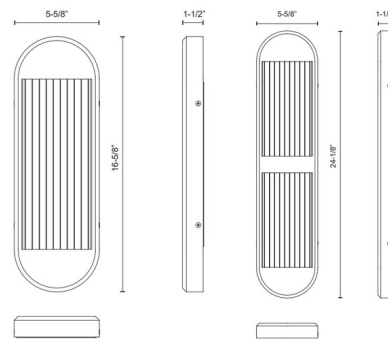

Specifications

COLOR Clear Ribbed
BODY FINISH Vintage Brass
WATTAGE 17W
DIMMER Low Voltage Electronic
DIMENSIONS 5.63"W x 16.63"H x 1.5"D
INTEGRATED LED MODULE 1 x LED/17W/120V LED
COUNTRY OF ORIGIN China

Technical Information

COLOR RENDERING 90 CRI
LAMP COLOR 3000K
LUMENS/WATT 32.35
LUMINOUS FLUX 550 lumens

Shown in vintage brass / clear ribbed

CLICK TO VIEW PRODUCT

Notes: