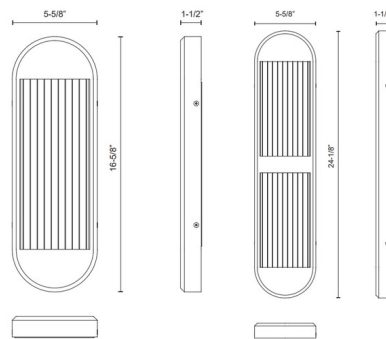

CLICK TO VIEW PRODUCT

Notes: