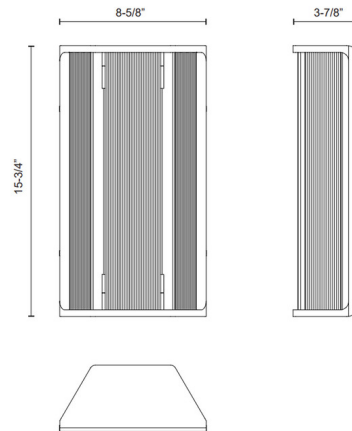

By Alora

Description

The Sabre Wall Sconce brings a modern architectural look to your interior space. The sleek frame and sparkling ribbed glass casts warm shadows across your room.

Specifications

COLOR Clear Ribbed
BODY FINISH Vintage Brass
WATTAGE 15W
DIMMER Low Voltage Electronic
DIMENSIONS 8.63"W x 15.75"H x 3.875"D
INTEGRATED LED MODULE 1 x LED/15W/120V LED
COUNTRY OF ORIGIN China

Technical Information

COLOR RENDERING 90 CRI
LAMP COLOR 2700K
LUMENS/WATT 66.67
LUMINOUS FLUX 1000 lumens

Shown in vintage brass / clear ribbed

CLICK TO VIEW PRODUCT

Notes: