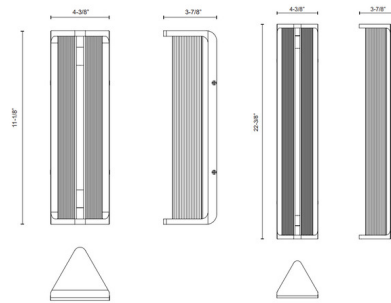

### Description

The Sabre Bathroom Vanity Light brings a modern architectural look to your interior space. The sleek frame and sparkling ribbed glass casts warm shadows across your room. Note: Polished Nickel finish is only available in 22.4 inch size.

### Specifications

COLOR . . . . . Clear Ribbed  
BODY FINISH . . . . . Urban Bronze  
WATTAGE . . . . . 6W  
DIMMER . . . . . Low Voltage Electronic  
DIMENSIONS . . . . . 4.38"W x 11.13"H x 3.875"D  
INTEGRATED LED MODULE . . . . . 1 x LED/6W/120V LED  
COUNTRY OF ORIGIN . . . . . China