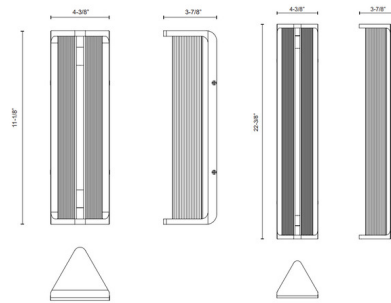

### Description

The Sabre Bathroom Vanity Light brings a modern architectural look to your interior space. The sleek frame and sparkling ribbed glass casts warm shadows across your room. Note: Polished Nickel finish is only available in 22.4 inch size.

### Specifications

|                       |                            |
|-----------------------|----------------------------|
| COLOR                 | Clear Ribbed               |
| BODY FINISH           | Urban Bronze               |
| WATTAGE               | 6W                         |
| DIMMER                | Low Voltage Electronic     |
| DIMENSIONS            | 4.38"W x 11.13"H x 3.875"D |
| INTEGRATED LED MODULE | 1 x LED/6W/120V LED        |
| COUNTRY OF ORIGIN     | China                      |