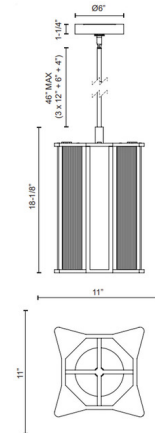

Specifications

COLOR Clear
BODY FINISH Vintage Brass
WATTAGE 30W
DIMMER Low Voltage Electronic
DIMENSIONS 11"W x 18.13"H
INTEGRATED LED MODULE 1 x LED/30W/120V LED
COUNTRY OF ORIGIN China

Technical Information

PRODUCT DIMENSIONS Downrods: One 4", One 6" and Three 12" Included
COLOR RENDERING 90 CRI
LAMP COLOR 2700K
LUMENS/WATT 68.33
LUMINOUS FLUX 2050 lumens

Shown in vintage brass / clear

CLICK TO VIEW PRODUCT