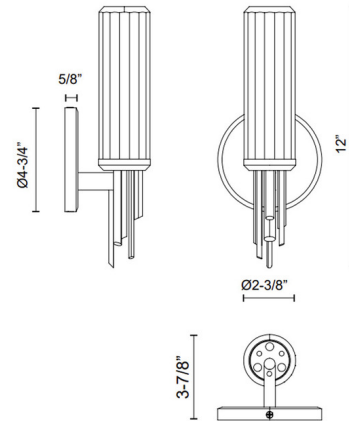

### Specifications

COLOR	Clear Ribbed
BODY FINISH	Matte Black
WATTAGE	40W
DIMMER	Standard 120V
DIMENSIONS	2.38"W x 12"H x 3.875"D
BULB NOT INCLUDED	1 x B10/Candelabra (E12)/40W/120V Incandescent
OTHER BULB OPTIONS	1 x B10/Candelabra (E12)/120V LED
COUNTRY OF ORIGIN	China

### Technical Information

PRODUCT DIMENSIONS	Backplate: 4.75" Dia
--------------------	----------------------

Shown in matte black / clear ribbed

CLICK TO VIEW PRODUCT

Notes: