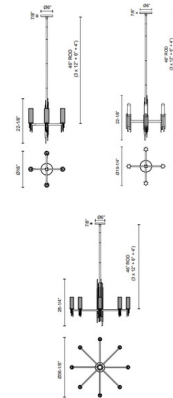

Specifications

COLOR	Clear Ribbed
BODY FINISH	Vintage Brass
WATTAGE	160W
DIMMER	Standard 120V
DIMENSIONS	18"W x 22.13"H
BULB NOT INCLUDED	4 x B10/Candelabra (E12)/40W/120V Incandescent
OTHER BULB OPTIONS	4 x B10/Candelabra (E12)/120V LED 4 x T10/Medium (E26)/120V Incandescent 4 x T10/Medium (E26)/120V LED
COUNTRY OF ORIGIN	China

Technical Information

PRODUCT DIMENSIONS Downrods: One 4", One 6" and Three 12" Included

Shown in vintage brass / clear ribbed

CLICK TO VIEW PRODUCT

Notes: