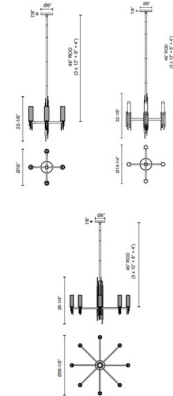

### Specifications

COLOR	Clear Ribbed
BODY FINISH	Vintage Brass
WATTAGE	320W
DIMMER	Standard 120V
DIMENSIONS	36.13"W x 28.25"H
BULB NOT INCLUDED	8 x B10/Candelabra (E12)/40W/120V Incandescent
OTHER BULB OPTIONS	8 x B10/Candelabra (E12)/120V LED 8 x T10/Medium (E26)/120V Incandescent 8 x T10/Medium (E26)/120V LED
COUNTRY OF ORIGIN	China