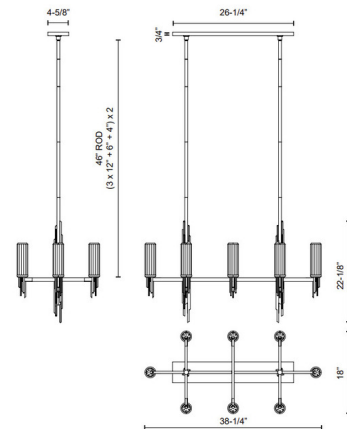

Lightology

lightology.com
866-954-4489
07-01-26

Project: _____
Company: _____
Location: _____ Fixture Type: _____
SPEC #: **ALO1151705**
Approved On: _____ Approved By: _____

Torres Linear Pendant

By Alora

Description

The Torres Linear Pendant makes a stark yet stunning statement in your interior space. The elegant forged metalwork is complemented by ribbed glass, inspired by the resurgence of brutalist art and architecture.

Shown in polished nickel / clear ribbed

Specifications

COLOR	Clear Ribbed
BODY FINISH	Polished Nickel
WATTAGE	320W
DIMMER	Standard 120V
DIMENSIONS	38.25"L x 18"W x 22.13"H
BULB NOT INCLUDED	8 x B10/Candelabra (E12)/40W/120V Incandescent
OTHER BULB OPTIONS	8 x B10/Candelabra (E12)/120V LED
COUNTRY OF ORIGIN	China

Technical Information

PRODUCT DIMENSIONS Downrods: Six 4", Six 6" and Six 12" Included

CLICK TO VIEW PRODUCT

Notes: