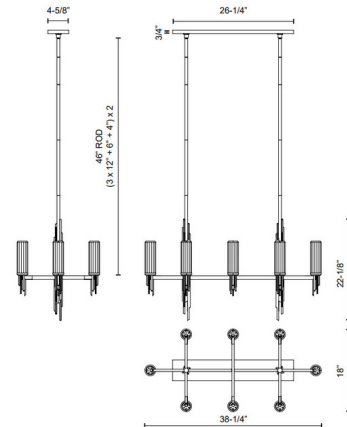

### Specifications

COLOR	Clear Ribbed
BODY FINISH	Polished Nickel
WATTAGE	320W
DIMMER	Standard 120V
DIMENSIONS	38.25"L x 18"W x 22.13"H
BULB NOT INCLUDED	8 x B10/Candelabra (E12)/40W/120V Incandescent
OTHER BULB OPTIONS	8 x B10/Candelabra (E12)/120V LED
COUNTRY OF ORIGIN	China

### Technical Information

PRODUCT DIMENSIONS . . . . . Downrods: Six 4", Six 6" and Six 12" Included

Shown in polished nickel / clear ribbed

CLICK TO VIEW PRODUCT

Notes: