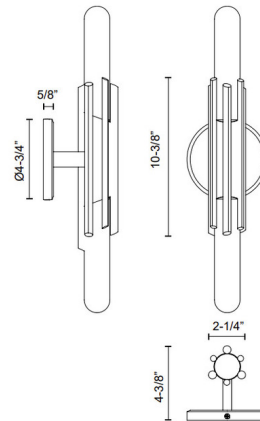

Shown in vintage brass