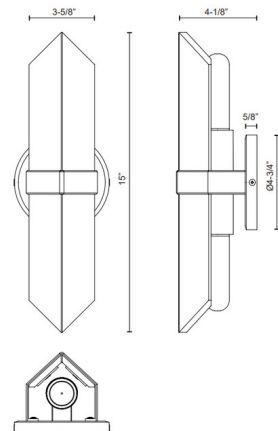

By Alora

Description

The Valencia Double Wall Sconce adds a breathtaking beauty to your space. The stunning diamond shaped Alabaster diffuser casts warm shadows across your room.

Specifications

COLOR Alabaster
BODY FINISH Urban Bronze
WATTAGE 120W
DIMMER Standard 120V
DIMENSIONS 3.63"W x 15"H x 4.125"D
BULB NOT INCLUDED 2 x A19/Medium (E26)/60W/120V Incandescent
OTHER BULB OPTIONS 2 x A19/Medium (E26)/120V LED
COUNTRY OF ORIGIN China

Technical Information

PRODUCT DIMENSIONS Backplate: 4.75" Dia

Shown in urban bronze / alabaster

CLICK TO VIEW PRODUCT

Notes: