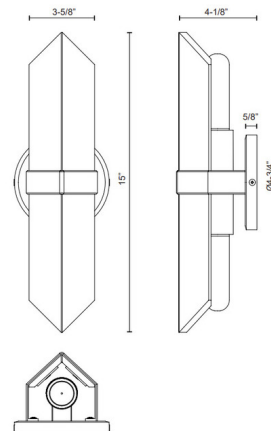

By Alora

Description

The Valencia Double Wall Sconce adds a breathtaking beauty to your space. The stunning diamond shaped Alabaster diffuser casts warm shadows across your room.

Specifications

COLOR Alabaster
BODY FINISH Urban Bronze
WATTAGE 120W
DIMMER Standard 120V
DIMENSIONS 3.63"W x 15"H x 4.125"D
BULB NOT INCLUDED 2 x A19/Medium (E26)/60W/120V Incandescent
OTHER BULB OPTIONS 2 x A19/Medium (E26)/120V LED
COUNTRY OF ORIGIN China

Technical Information

PRODUCT DIMENSIONS Backplate: 4.75" Dia

Shown in urban bronze / alabaster

CLICK TO VIEW PRODUCT

Notes: