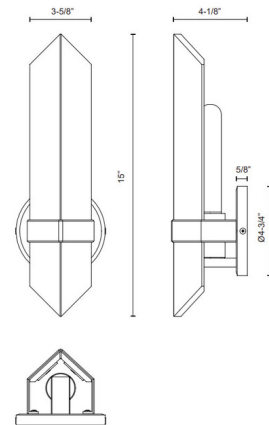

By Alora

Description

The Valencia Wall Sconce adds a breathtaking beauty to your space. The stunning diamond shaped Alabaster diffuser casts warm shadows across your room.

Specifications

COLOR Alabaster
BODY FINISH Vintage Brass
WATTAGE 60W
DIMMER Standard 120V
DIMENSIONS 3.63"W x 15"H x 4.125"D
INTEGRATED LED MODULE 1 x A19/Medium (E26)/60W/120V Incandescent
OTHER BULB OPTIONS 1 x A19/Medium (E26)/120V LED
COUNTRY OF ORIGIN China

Technical Information

PRODUCT DIMENSIONS Backplate: 4.75" Dia

Shown in vintage brass / alabaster

CLICK TO VIEW PRODUCT

Notes: