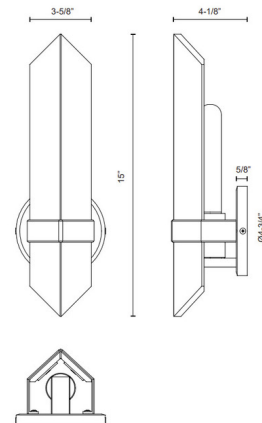

By Alora

Description

The Valencia Wall Sconce adds a breathtaking beauty to your space. The stunning diamond shaped Alabaster diffuser casts warm shadows across your room.

Specifications

COLOR Alabaster
BODY FINISH Vintage Brass
WATTAGE 60W
DIMMER Standard 120V
DIMENSIONS 3.63"W x 15"H x 4.125"D
INTEGRATED LED MODULE 1 x A19/Medium (E26)/60W/120V Incandescent
OTHER BULB OPTIONS 1 x A19/Medium (E26)/120V LED
COUNTRY OF ORIGIN China

Technical Information

PRODUCT DIMENSIONS Backplate: 4.75" Dia

Shown in vintage brass / alabaster

CLICK TO VIEW PRODUCT

Notes: