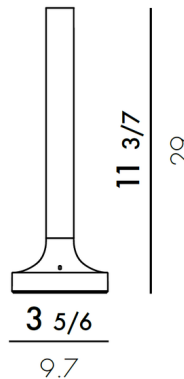

### Specifications

COLOR	N/A
BODY FINISH	Polished Chrome
WATTAGE	1.6W
DIMMER	Included
DIMENSIONS	3.8"W x 11.4"H
BULB INCLUDED	1 x LED/1.6W/5V LED
COUNTRY OF ORIGIN	Italy

### Technical Information

COLOR RENDERING	90 CRI
LAMP COLOR	2700K
LUMENS/WATT	137.50
LUMINOUS FLUX	220 lumens

Shown in polished chrome

DIMMER STEP	BATTERY LIFE
40lm	25h
80lm	14h
220lm	5h

CLICK TO VIEW PRODUCT