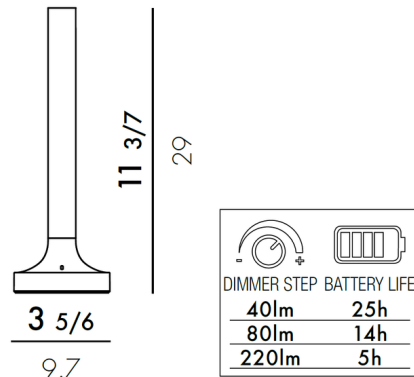

Shown in polished chrome

CLICK TO VIEW PRODUCT

Notes: