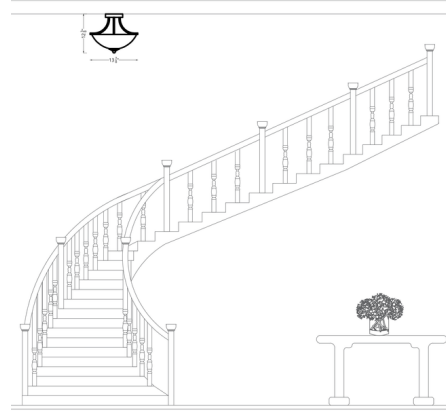

Shown in chrome / satin etched

Specifications

COLOR . . . . . Satin Etched
BODY FINISH . . . . . Chrome
WATTAGE 200W
DIMMER . . . . . Standard 120V
DIMENSIONS . . . . . 13.88"W x 12.38"H
BULB NOT INCLUDED . . . . . 2 x A19/Medium (E26)/100W/120V Incandescent
COUNTRY OF ORIGIN . . . . . China

CLICK TO VIEW PRODUCT

Notes: