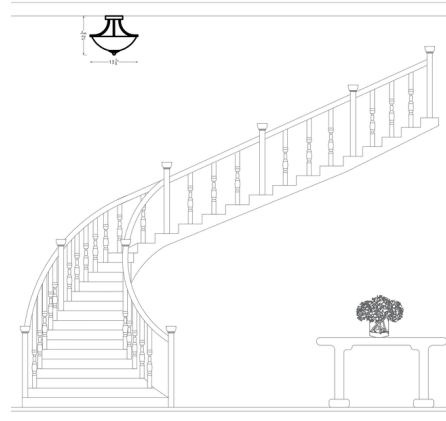

Lightology

lightology.com
866-954-4489
04-27-26

Project: _____

Company: _____

Location: _____ Fixture Type: _____

SPEC #: **SGL1151985**

Approved On: _____ Approved By: _____

Geary Chrome Convertible Semi Flush Light / Pendant By Generation Lighting

Description

The Geary Chrome Convertible Semi Flush Light / Pendant brings a clean classic look to your interior space. The glass dome shaped diffuser casts a warm inviting glow across your room. May be installed with included chain as a pendant or with the canopy at the ceiling as a semi flush.

Shown in chrome / satin etched

Specifications

COLOR	Satin Etched
BODY FINISH	Chrome
WATTAGE	200W
DIMMER	Standard 120V
DIMENSIONS	13.88"W x 12.38"H
BULB NOT INCLUDED	2 x A19/Medium (E26)/100W/120V Incandescent
COUNTRY OF ORIGIN	China