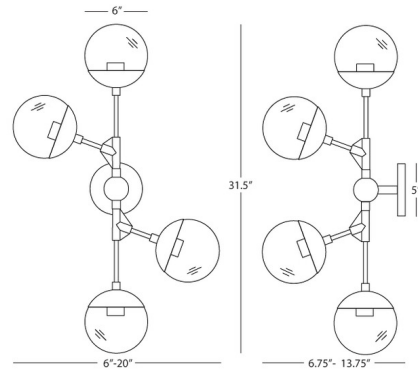

CLICK TO VIEW PRODUCT

Notes: