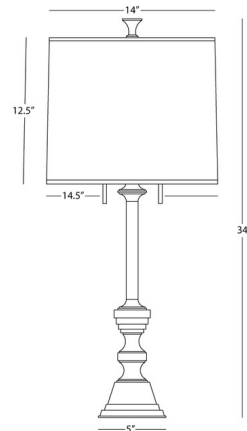

By Robert Abbey

Description

The Arthur Table Lamp is a modern version of the classic candlestick design. The subtly curved body is topped with a tall drum shaped hardback fabric shade. Dual On/Off pull chains are located on the lamp socket.

Shown in modern brass / white

Specifications

COLOR	White
BODY FINISH	Modern Brass
WATTAGE	200W
DIMMER	N/A
DIMENSIONS	5.75\"W x 34\"H
BULB NOT INCLUDED	2 x A19/Medium (E26)/100W/120V Incandescent
OTHER BULB OPTIONS	2 x A19/Medium (E26)/120V LED
COUNTRY OF ORIGIN	India