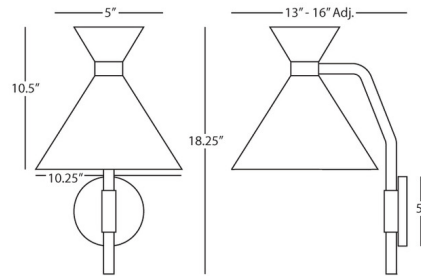

By Robert Abbey

Description

The Cinch Wall Sconce adds a simple but dramatic design to your interior space. The exaggerated hourglass shape swings from side to side and casts warm light across your room. Can be hardwired or as a plug in with the cord and cover.

Shown in matte black / matte black

Specifications

COLOR Matte Black
BODY FINISH Matte Black
WATTAGE 60W
DIMMER Standard 120V
DIMENSIONS 10.25"W x 18.25"H x 16"D
BULB NOT INCLUDED 1 x A19/Medium (E26)/60W/120V Incandescent
OTHER BULB OPTIONS 1 x A19/Medium (E26)/120V LED
COUNTRY OF ORIGIN China