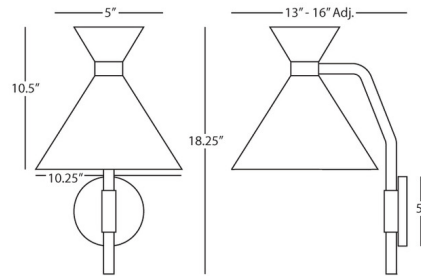

By Robert Abbey

Description

The Cinch Wall Sconce adds a simple but dramatic design to your interior space. The exaggerated hourglass shape swings from side to side and casts warm light across your room. Can be hardwired or as a plug in with the cord and cover.

Shown in matte black / matte black

Specifications

COLOR	Matte Black
BODY FINISH	Matte Black
WATTAGE	60W
DIMMER	Standard 120V
DIMENSIONS	10.25"W x 18.25"H x 16"D
BULB NOT INCLUDED	1 x A19/Medium (E26)/60W/120V Incandescent
OTHER BULB OPTIONS	1 x A19/Medium (E26)/120V LED
COUNTRY OF ORIGIN	China