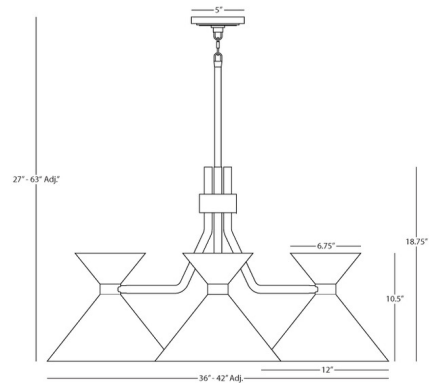

Lightology

lightology.com
866-954-4489
05-18-26

Project: _____
Company: _____
Location: _____ Fixture Type: _____
SPEC #: **RAB1152162**
Approved On: _____ Approved By: _____

Cinch Chandelier By Robert Abbey

Description

The Cinch Chandelier adds a simple but dramatic design to your interior space. The exaggerated hourglass shapes cast warm light downwards and across the room. Compatible with sloped ceilings.

Shown in matte black / matte black

Specifications

COLOR	Matte Black
BODY FINISH	Matte Black
WATTAGE	180W
DIMMER	Standard 120V
DIMENSIONS	42"W x 18.75"H
BULB NOT INCLUDED	3 x A19/Medium (E26)/60W/120V Incandescent

Technical Information

PRODUCT DIMENSIONS Min/Max Adjustable Length: 27" - 63"

CLICK TO VIEW PRODUCT

Notes: