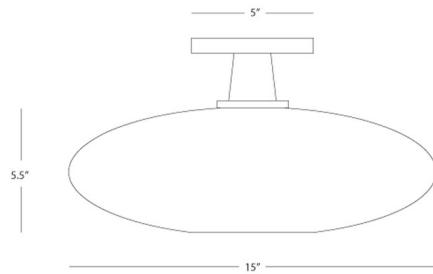

CLICK TO VIEW PRODUCT

Notes: