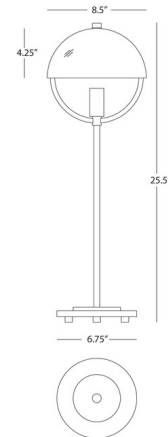

### Specifications

COLOR . . . . . Smoke  
BODY FINISH . . . . . Lacquered Burnished Brass  
WATTAGE . . . . . 7W  
DIMMER . . . . . Included  
DIMENSIONS . . . . . 8.5"W x 25.5"H  
BULB NOT INCLUDED . . . . . 1 x T6/Candelabra (E12)/7W/120V LED  
COUNTRY OF ORIGIN . . . . . China

### Technical Information

PRODUCT DIMENSIONS . . . . . Cord: 96"

Shown in lacquered burnished brass / smoke

CLICK TO VIEW PRODUCT

Notes: