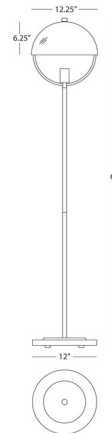

Specifications

COLOR Smoke
BODY FINISH Lacquered Burnished Brass
WATTAGE 13W
DIMMER Included
DIMENSIONS 12.25"W x 62"H
BULB NOT INCLUDED 1 x T9/Medium (E26)/13W/120V LED
COUNTRY OF ORIGIN China

Technical Information

PRODUCT DIMENSIONS Black Fabric Wrapped Cord: 144"
LAMP COLOR 2200K
LUMENS/WATT 10.00
LUMINOUS FLUX 130 lumens

Shown in lacquered burnished brass / smoke

CLICK TO VIEW PRODUCT

Notes: