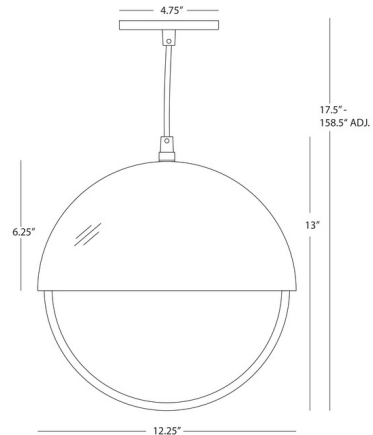

### Specifications

COLOR . . . . . Smoke  
BODY FINISH . . . . . Lacquered Burnished Brass  
WATTAGE . . . . . 13W  
DIMMER . . . . . Standard 120V  
DIMENSIONS . . . . . 12.25"W x 13"H  
BULB NOT INCLUDED . . . . . 1 x T9/Medium (E26)/13W/120V LED  
OTHER BULB OPTIONS . . . . . T9/Medium (E26)/75W/120V Incandescent  
COUNTRY OF ORIGIN . . . . . China

### Technical Information

PRODUCT DIMENSIONS . . . . . Adjustable Black Fabric Wrapped Cable Length: 144"

Shown in lacquered burnished brass / smoke

CLICK TO VIEW PRODUCT

Notes: