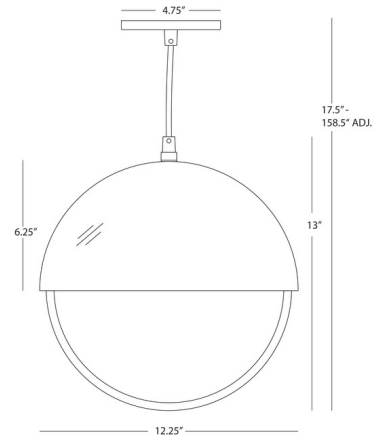

Specifications

COLOR Smoke
BODY FINISH Lacquered Burnished Brass
WATTAGE 13W
DIMMER Standard 120V
DIMENSIONS 12.25"W x 13"H
BULB NOT INCLUDED 1 x T9/Medium (E26)/13W/120V LED
OTHER BULB OPTIONS T9/Medium (E26)/75W/120V Incandescent
COUNTRY OF ORIGIN China

Technical Information

PRODUCT DIMENSIONS Adjustable Black Fabric Wrapped Cable Length: 144"

Shown in lacquered burnished brass / smoke

CLICK TO VIEW PRODUCT

Notes: