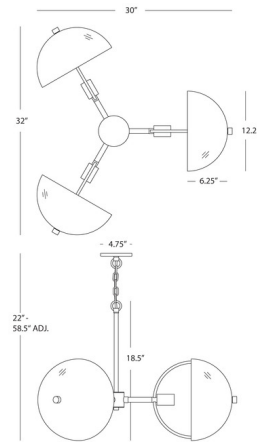

### Specifications

COLOR . . . . . Smoke  
BODY FINISH . . . . . Burnished Brass  
WATTAGE . . . . . 39W  
DIMMER . . . . . Standard 120V  
DIMENSIONS . . . . . 30"W x 18.5"H x 32"D  
BULB NOT INCLUDED . . . . . 3 x T9/Medium (E26)/13W/120V LED  
COUNTRY OF ORIGIN . . . . . China

### Technical Information

PRODUCT DIMENSIONS . . . . . Adjustable Chain Length: 36"  
LAMP COLOR . . . . . 2200K  
LUMENS/WATT . . . . . 10.00  
LUMINOUS FLUX . . . . . 130 lumens

Shown in burnished brass / smoke