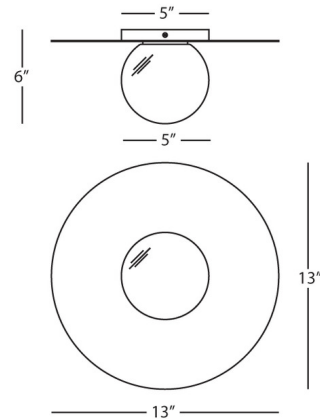

By Robert Abbey

Description

The Dal Ceiling Flush Light brings a warm, eye catching look to your interior space. The glass globe reflects light beautifully against the hammered metal saucer.

Specifications

COLOR White
BODY FINISH Modern Brass
WATTAGE 4W
DIMMER Standard 120V
DIMENSIONS 13"W x 6"H
BULB INCLUDED 1 x JCD/G9/4W/120V LED
COUNTRY OF ORIGIN India

Shown in modern brass / white

CLICK TO VIEW PRODUCT