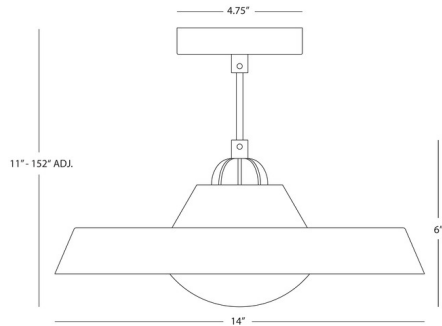

### Specifications

COLOR . . . . . Black  
BODY FINISH . . . . . Ash  
WATTAGE . . . . . 5W  
DIMMER . . . . . Standard 120V  
DIMENSIONS . . . . . 14"W x 6"H  
BULB INCLUDED . . . . . 1 x JCD/G9/5W/120V LED  
COUNTRY OF ORIGIN . . . . . China

### Technical Information

PRODUCT DIMENSIONS . . . . . Adjustable Cable Length: 144"

Shown in ash / black

CLICK TO VIEW PRODUCT

Notes: