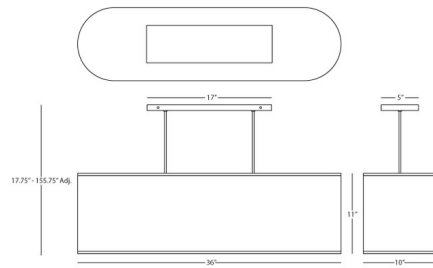

CLICK TO VIEW PRODUCT

Notes: