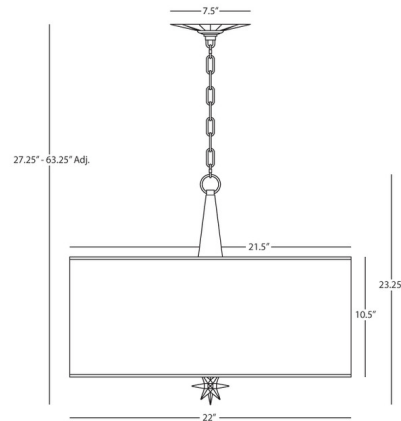

By Robert Abbey

Description

The Cosmos Pendant adds a bold dynamic look to your interior space. The hardback drum shaped linen shade is complemented by a cosmic canopy and accent.

Specifications

COLOR Oyster Linen
BODY FINISH Deep Patina Bronze / Antique Silver
WATTAGE 300W
DIMMER Standard 120V
DIMENSIONS 22"W x 23.13"H
BULB NOT INCLUDED 3 x A19/Medium (E26)/100W/120V Incandescent
OTHER BULB OPTIONS 3 x A19/Medium (E26)/120V LED
COUNTRY OF ORIGIN China

Technical Information

PRODUCT DIMENSIONS Min/Max Adjustable Length: 27.25" - 63.25"

Shown in deep patina bronze / antique silver / oyster linen

CLICK TO VIEW PRODUCT

Notes: