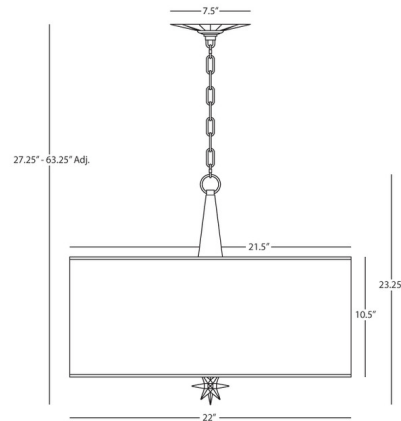

CLICK TO VIEW PRODUCT

Notes: