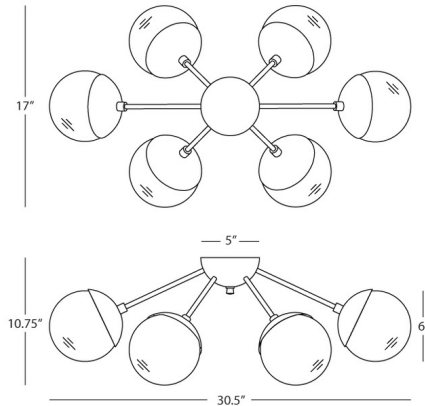

### Specifications

COLOR	Clear
BODY FINISH	Polished Nickel
WATTAGE	240W
DIMMER	Standard 120V
DIMENSIONS	30.5"W x 10.75"H x 17"D
BULB NOT INCLUDED	6 x A15/Medium (E26)/40W/120V Incandescent
OTHER BULB OPTIONS	6 x A15/Medium (E26)/120V LED
COUNTRY OF ORIGIN	China