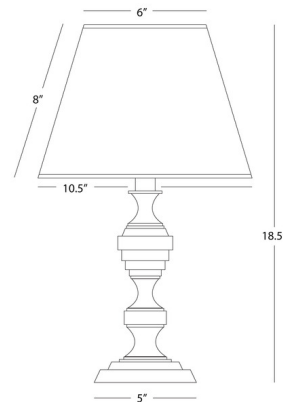

Shown in polished nickel / pearl dupioni

Specifications

COLOR	Pearl Dupioni
BODY FINISH	Polished Nickel
WATTAGE	60W
DIMMER	Included
DIMENSIONS	5"W x 18.38"H
BULB NOT INCLUDED	1 x A19/Medium (E26)/60W/120V Incandescent
OTHER BULB OPTIONS	1 x A19/Medium (E26)/120V LED
COUNTRY OF ORIGIN	India