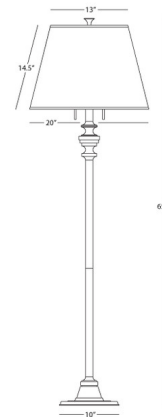

### Description

The Arthur Floor Lamp is a modern version of the classic candlestick design. The subtly curved body is topped with a tall drum shaped hardback fabric shade. Dual On/Off pull chains are located on the lamp socket.

### Specifications

COLOR . . . . . Pearl Dupioni  
BODY FINISH . . . . . Polished Nickel  
WATTAGE . . . . . 200W  
DIMMER . . . . . N/A  
DIMENSIONS . . . . . 20"W x 65"H  
BULB NOT INCLUDED . . . . . 2 x A19/Medium (E26)/100W/120V Incandescent  
OTHER BULB OPTIONS . . . . . 2 x A19/Medium (E26)/120V LED  
COUNTRY OF ORIGIN . . . . . India

### Technical Information

PRODUCT DIMENSIONS . . . . . Cord: 144"

Shown in polished nickel / pearl dupioni

CLICK TO VIEW PRODUCT

Notes: