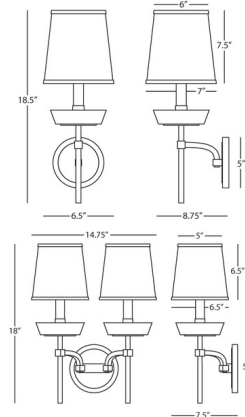

Lightology

lightology.com
866-954-4489
07-06-26

Project: _____

Company: _____

Location: _____ Fixture Type: _____

SPEC #: **RAB1152493**

Approved On: _____ Approved By: _____

Cristallo Wall Sconce By Robert Abbey

Description

The Cristallo Wall Sconce brings an aura of midcentury modern glam and prestige to your interior space. The distinct Crystal accents and metal hardware is complemented with hardback fabric shades that cast warm light across your room. May be hardwired or used with the included cord cover and cord, with an on/off switch located on the cord. Note: Modern Brass/ Clear option is not available in the 6.5 inch size.

Shown in polished nickel / smoke

Specifications

COLOR	N/A
BODY FINISH	Polished Nickel / Smoke
WATTAGE	6W
DIMMER	Standard 120V
DIMENSIONS	6.5"W x 18.5"H x 8.75"D
BULB NOT INCLUDED	1 x B10/Candelabra (E12)/6W/120V LED
OTHER BULB OPTIONS	B10/Candelabra (E12)/40W/120V Incandescent
COUNTRY OF ORIGIN	China