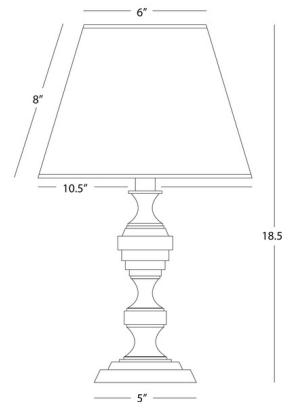

Specifications

COLOR Pearl Dupioni
BODY FINISH Deep Patina Bronze
WATTAGE 60W
DIMMER Included
DIMENSIONS 5"W x 18.38"H
BULB NOT INCLUDED 1 x A19/Medium (E26)/60W/120V Incandescent
OTHER BULB OPTIONS 1 x A19/Medium (E26)/120V LED
COUNTRY OF ORIGIN India

Technical Information

PRODUCT DIMENSIONS Cord: 96"

Shown in deep patina bronze / pearl dupioni

CLICK TO VIEW PRODUCT

Notes: