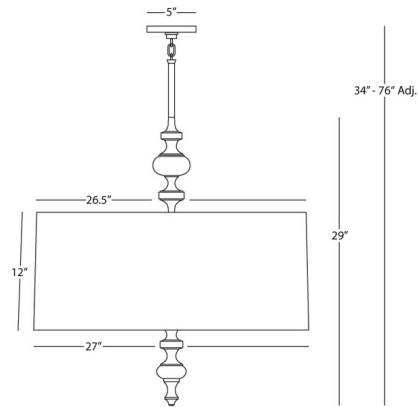

Description

The Arthur Pendant is a modern version of the classic candlestick design. The subtly curved body is accented with a drum shaped hardback silk shade. Includes 144 inches of wire.

Specifications

COLOR Pearl Dupioni
BODY FINISH Deep Patina Bronze
WATTAGE 180W
DIMMER Standard 120V
DIMENSIONS 27"W x 29"H
BULB NOT INCLUDED 3 x A19/Medium (E26)/60W/120V Incandescent
OTHER BULB OPTIONS 3 x A19/Medium (E26)/120V LED
COUNTRY OF ORIGIN India

Technical Information

PRODUCT DIMENSIONS Min/Max Adjustable Length: 34" - 76"

Shown in deep patina bronze / pearl dupioni

CLICK TO VIEW PRODUCT

Notes: