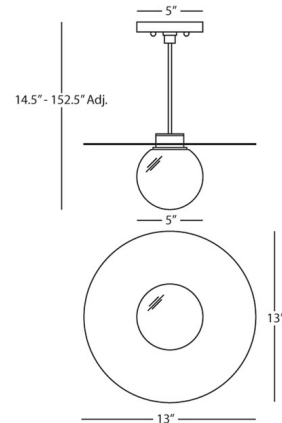

By Robert Abbey

Description

The Dal Saucer Pendant brings a warm, eye catching look to your interior space. The glass globe reflects light beautifully against the hammered metal saucer.

Specifications

COLOR White
BODY FINISH Deep Patina Bronze
WATTAGE 4W
DIMMER Standard 120V
DIMENSIONS 13"W x 6"H
BULB INCLUDED 1 x JCD/G9/4W/120V LED
COUNTRY OF ORIGIN India

Technical Information

PRODUCT DIMENSIONS Adjustable Cable Length: 144"

Shown in deep patina bronze / white

CLICK TO VIEW PRODUCT

Notes: