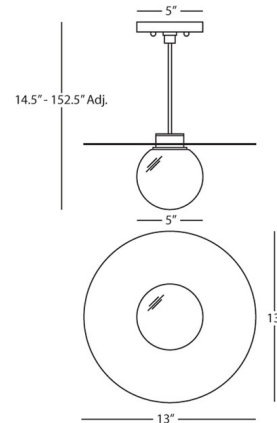

By Robert Abbey

Description

The Dal Saucer Pendant brings a warm, eye catching look to your interior space. The glass globe reflects light beautifully against the hammered metal saucer.

Specifications

COLOR White
BODY FINISH Deep Patina Bronze
WATTAGE 4W
DIMMER Standard 120V
DIMENSIONS 13"W x 6"H
BULB INCLUDED 1 x JCD/G9/4W/120V LED
COUNTRY OF ORIGIN India

Technical Information

PRODUCT DIMENSIONS Adjustable Cable Length: 144"

Shown in deep patina bronze / white

CLICK TO VIEW PRODUCT

Notes: