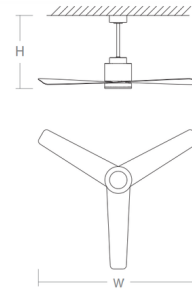

### Description

The Adora Ceiling Fan brings comfort and a sleek look to any indoor or outdoor space, blending perfectly into the room's styling. It includes a wall control which turns the fan on/off and sets 3 speeds. Fan direction can be reversed using a switch on the fan. Optional accessories are sold separately.

Shown in black / matte black

**DIMENSIONS**  
 Blade Sweep: 52.00"  
 Ht.: 13.45"  
 Ceiling to blades: 11.46"  
 Note: Measured using 4" downrod

### Specifications

BLADE COLOR	Matte Black
BODY FINISH	Black
WATTAGE	N/A
DIMMER	N/A
DIMENSIONS	52"W x 13.45"H
BULB	N/A
COUNTRY OF ORIGIN	China

CLICK TO VIEW PRODUCT

Notes: