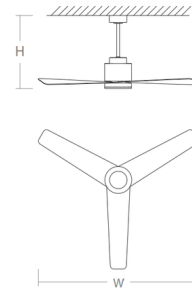

Description

The Adora Ceiling Fan brings comfort and a sleek look to any indoor or outdoor space, blending perfectly into the room's styling. It includes a wall control which turns the fan on/off and sets 3 speeds. Fan direction can be reversed using a switch on the fan. Optional accessories are sold separately.

Shown in black / matte black

DIMENSIONS
 Blade Sweep: 52.00"
 Ht.: 13.45"
 Ceiling to blades: 11.46"
 Note: Measured using 4" downrod

Specifications

BLADE COLOR	Matte Black
BODY FINISH	Black
WATTAGE	N/A
DIMMER	N/A
DIMENSIONS	52"W x 13.45"H
BULB	N/A
COUNTRY OF ORIGIN	China